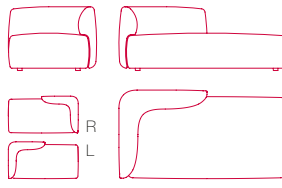

Open compartment with top tray in medium density fibreboard, thickness 8mm, micro goffered lacquered in matt medium grey or matt turtledove grey.

**2S SOFA**

L195 D100 cm  
low back H70 / high back H80 cm  
seat H40 D85 cm

**PADDED MODULAR ELEMENT S**

L175 D100 H70 cm  
seat H40 D85 cm

**3S SOFA**

L235 D100 cm  
low back H70 / high back H80 cm  
seat H40 D85 cm

**PADDED MODULAR ELEMENT M**

L185 D100 cm  
low back H70 / high back H80 cm  
seat H40 D85 cm

L185 D140  
low back H70 / high back H80 cm  
seat H40 D125 cm

**DEEP SOFA**

L195 D140 H70 cm  
seat H40 D125 cm

**PADDED MODULAR ELEMENT L**

L185 D100 cm  
L225 D100 cm  
low back H70 / high back H80  
seat H40 D85 cm