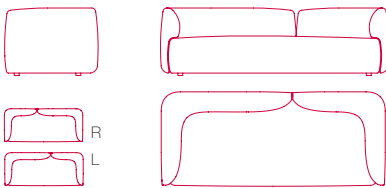

Open compartment with top tray in medium density fibreboard, thickness 8mm, micro goffered lacquered in matt medium grey or matt turtledove grey.

**2S SOFA**

L195 D100 cm  
low back H70 / high back H80 cm  
seat H40 D85 cm

**PADDED MODULAR ELEMENT S**

L175 D100 H70 cm  
seat H40 D85 cm

**3S SOFA**

L235 D100 cm  
low back H70 / high back H80 cm  
seat H40 D85 cm

**PADDED MODULAR ELEMENT M**

L185 D100 cm  
low back H70 / high back H80 cm  
seat H40 D85 cm